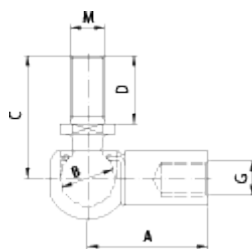

Data Sheet

Article number: 04HPF12

Description: Stabilus Industry Line Kugleholder Steel
Type PF12 M2/Ø4

Measures

A = 12.5

B = 4

C = 12.5

G = M2

MxD = -